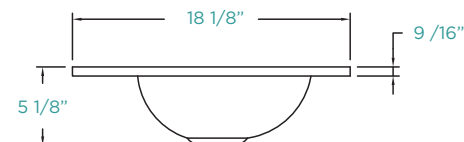

SPECIFICATIONS / TECHNICAL DATA

SERENITY SINK

GLASS

30" x 18"

ATTENTION! Dimensions may vary by up to 3/8". It is highly recommended to pull all dimensions of actual model for installation purposes.

MODEL# VG3018W