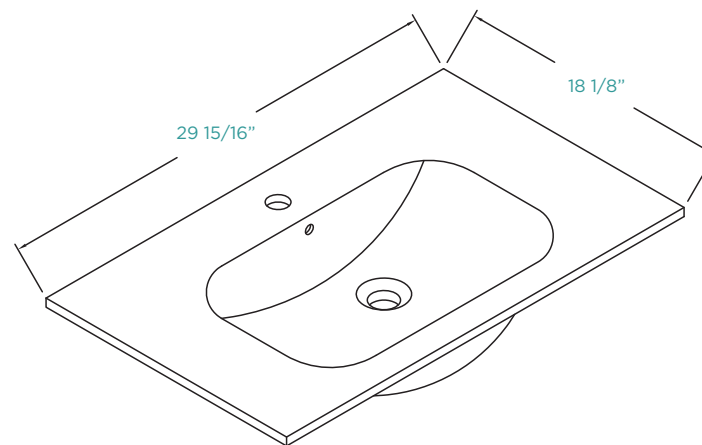

SPECIFICATIONS / TECHNICAL DATA

SERENITY SINK

GLASS

30" x 18"

ATTENTION! Dimensions may vary by up to 3/8". It is highly recommended to pull all dimensions of actual model for installation purposes.

MODEL# VG3018W