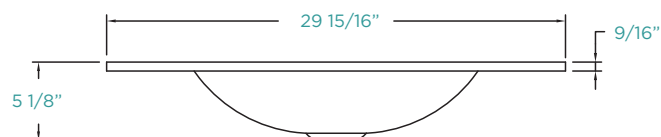

SPECIFICATIONS / TECHNICAL DATA

SERENITY SINK

GLASS

30" x 18"

ATTENTION! Dimensions may vary by up to 3/8". It is highly recommended to pull all dimensions of actual model for installation purposes.

MODEL# VG3018W