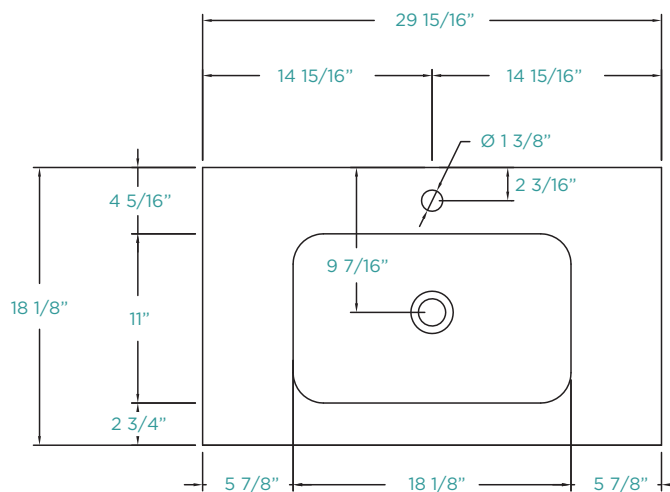

SPECIFICATIONS / TECHNICAL DATA

SERENITY SINK

GLASS

30" x 18"

ATTENTION! Dimensions may vary by up to 3/8". It is highly recommended to pull all dimensions of actual model for installation purposes.

MODEL# VG3018W